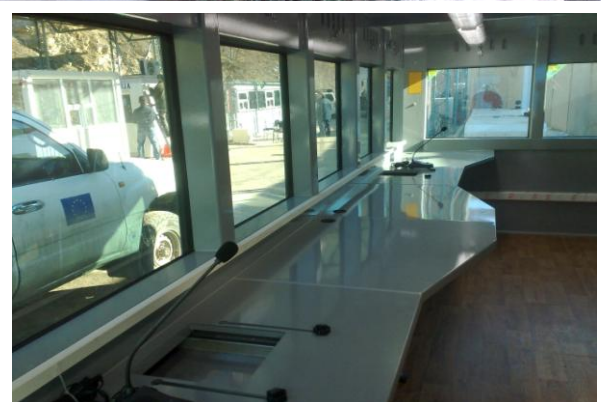

Emergency evacuation facility: Sentry features emergency evacuation facility according to European regulation: 89/655/EOK

(All features subject to changes in design and further technical development.)