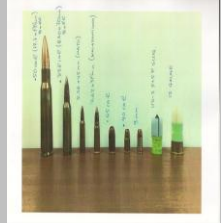

mod: **KfIV-MO/MP focus IV (Bulletproof)**

Open field Ballistic & Blast tests: <http://www.youtube.com/watch?v=hW08BjYixjE>
<http://www.youtube.com/watch?v=2Hi0zmF5RA8>

Country of origin: Greece

Dimensions: Standard module 2,40mX6,00mX2,25m (H) to be 20' sea-container compatible but can be higher. Modules can be open-sided/ended to enable complexes to be constructed for hospitals, banks, border posts, command centres etc.

Weight: Various

Crew: Various

Calibres and types of ammunition that the sentry resists:

Level IV	Level IV + (plus) (optional)
.30 cal (7.62 x 51 mm) AP	.50 cal (12,7 x 99 mm) Ball
5.56 x 45 mm (NATO)	.338 cal (8,60 x 70 mm) Ball
.45 cal	.30 cal (7.62 x 51 mm) AP
.40 cal	5.56 x 45 mm (NATO)
9 mm	.45 cal
	.40 cal
	9 mm
	US-S 515P SLUG
	12 GAUGE

Roofs, walls and floors: Ballistic proof to Level IV (NIJ) - Standard 0108.01

Doors, windows and gun ports: Range of sizes, all to Level IV (NIJ).

Physical ventilation: Ventilation zones, blast and ballistically fully protected.

Electrical: 220 V - 50 HZ
Main fuseboard
Power sockets + roof lights.
A/C line.

Power Requirements: Various

Accessories included: Air conditioning/heating

Optional accessories: Include:
WCs,
Kitchens,
Beds,
Furniture,
Application-specific features
CBRNe air filtration system,
Movement detection system,
Infra red night vision system,
Sound detection system,
P.A. system,
Specialised communication packs,