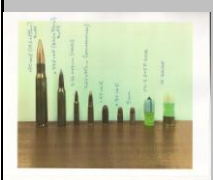

mod: **KfIV2 focus IV (Bulletproof)**

Open field Ballistic & Blast tests: <http://www.youtube.com/watch?v=hW08BiYixiE>
<http://www.youtube.com/watch?v=2HI0zmF5RA8>

Country of origin: Greece

Dimensions: 1,50mX2,40mX2,25m (H)
20' sea-container compatible (up to 2 pcs)

Weight: 3.800 kgs (application and configuration dependent)

Crew: Up to 3.

Calibres and types of ammunition that the sentry resists: